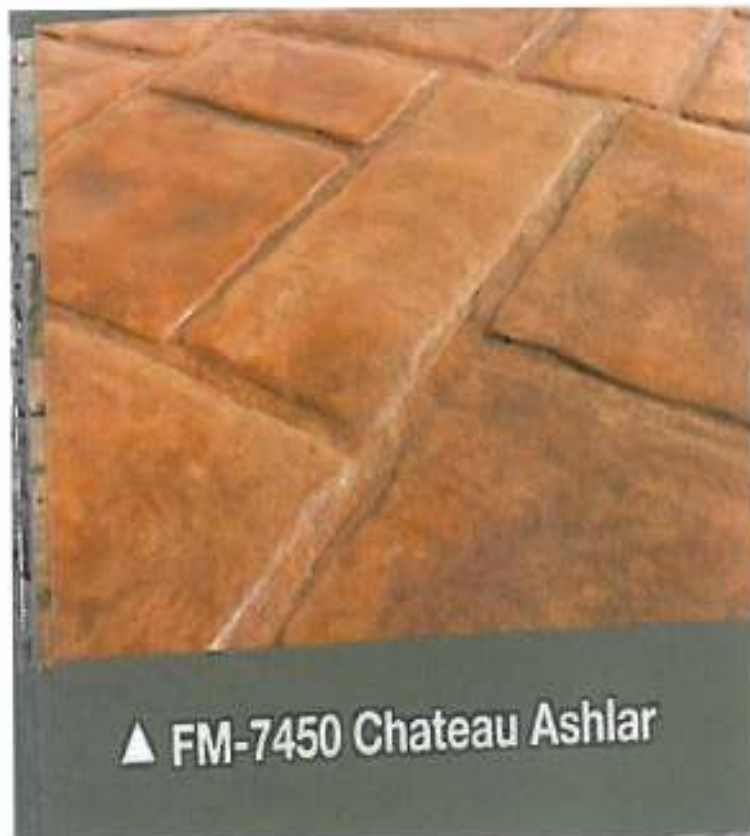

▲ FM-3200 24" x 24" Slate

▲ FM-3400 Walkway Slate

▲ FM-5050 Herringbone New Brick

▲ FM-5200 Basketweave Used Brick

▲ FM-8010 S Cedar Wood Plank

▲ FM-7450 Chateau Ashlar

▲ FM-7100 Octagon Tile

▲ FM-7000 Mexican Tile