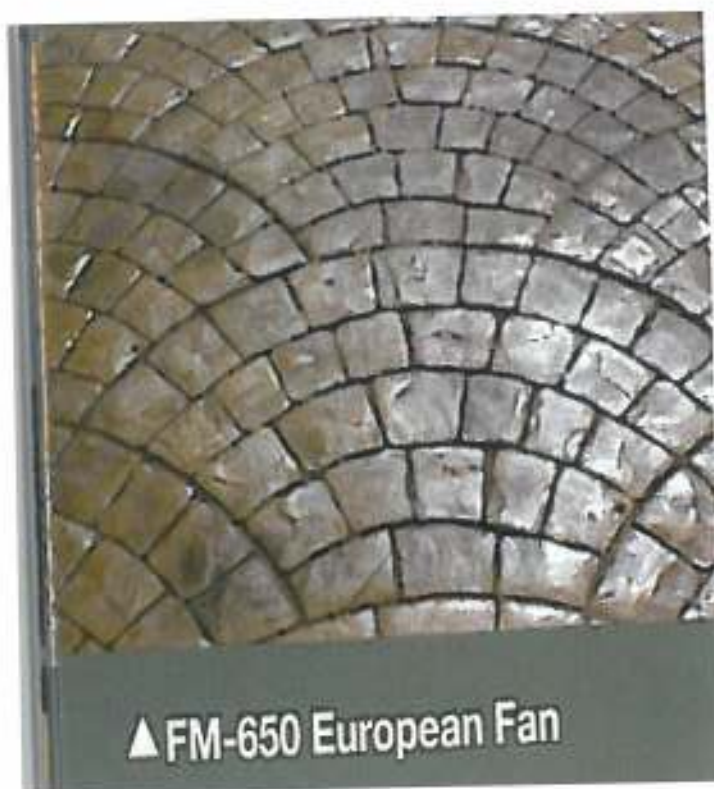

Phone: 303-661-3021

Pattern Samples

▲ FM-300 12" x 12" Cut Stone

▲ FM-100 Rough Cut Ashlar

▲ FM-650 European Fan

▲ FM-400 12" x 12" Yucatan Tile

▲ FM-150 Australian Ashlar

▲ FM-500 Windsor Cobble

▲ FM-520 Edinburgh Cobble

▲ FM-540 London Cobble

▲ FM-580 Large Cobble

▲ FM-500 Windsor Cobble

▲ FM-725 Beverly Hill Random

▲ FM-750 Large Random Stone

▲ FM-700 Random Stone

▲ FM-1295 Patio Stone