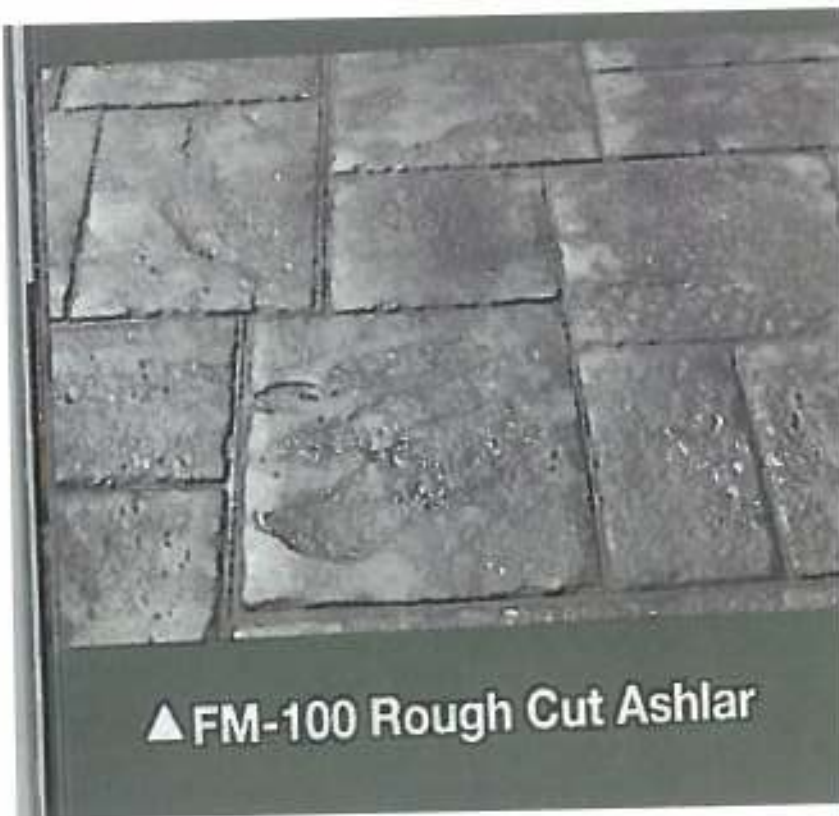

Phone: 303-661-3021

Pattern Samples

▲ FM-300 12" x 12" Cut Stone

▲ FM-100 Rough Cut Ashlar

▲ FM-650 European Fan

▲ FM-400 12" x 12" Yucatan Tile

▲ FM-150 Australian Ashlar

▲ FM-500 Windsor Cobble